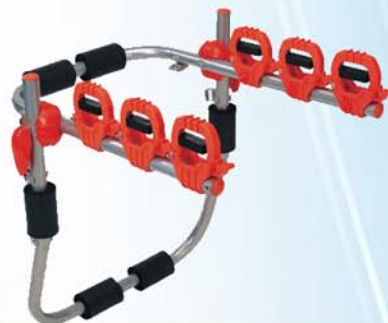

JS-BRAK1 Bike Rack 1