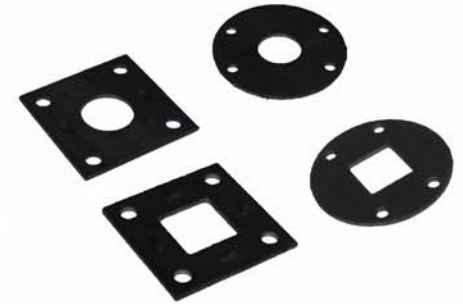

Mounting Plates
[JS-MP45RE](#) st. 45 Round Axle (Electric Brake)
[JS-MP45SE](#) st. 45 Square Axle (Electric Brake)
[JS-MP45RH](#) st. 45 Round Axle (Hydraulic Brake)
[JS-MP45SH](#) st. 45 Square Axle (Hydraulic Brake)