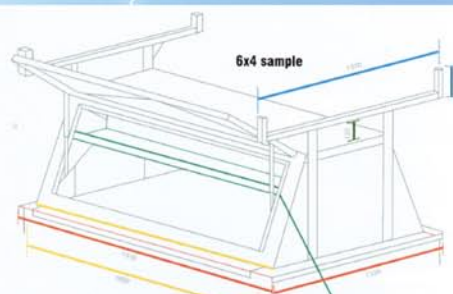

<u>JS-TTOP64</u>	Tradesman Top 6x4
<u>JS-TTOP74</u>	Tradesman Top 7x4
<u>JS-TTOP85</u>	Tradesman Top 8x5

Complete With:

- Deluxe Extended Ladder Racks
- Gas Struts
- Shelf
- Chrome Flush Mount Locks
- Colour: Dark Charcoal Grey
- Primed and Powder Coated

CANOPY SIZING

<u>JS-CTENT</u>	Camper Tent
<u>JS-CANX</u>	Camper Annexe
<u>JS-CAWN</u>	Camper Awning + Side Wall
<u>JS-CFAM</u>	Camper Family Room
<u>JS-CDRFT</u>	Camper Draft Panel

- Heavy Duty 340gsm Military Canvas
- Heavy Weight PVC Floor
- High Quality Mosquito Mesh
- Front and Rear Door for easy access
- Top quality zips
- 6 Large Windows
- Mattress included
- Removable Bedroom for privacy
- Stainless Steel Poles