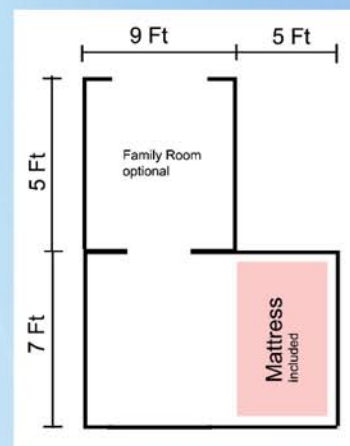

<u>JS-CG642</u>	Cage	6x4x2	1800x1240x600
<u>JS-CG643</u>	Cage	6x4x3	1800x1240x900
<u>JS-CG742</u>	Cage	7x4x2	2100x1240x600
<u>JS-CG743</u>	Cage	7x4x3	2100x1240x900
<u>JS-CG752</u>	Cage	7x5x2	2100x1540x600
<u>JS-CG753</u>	Cage	7x5x3	2100x1540x900
<u>JS-CG852</u>	Cage	8x5x2	2400x1540x900
<u>JS-CG853</u>	Cage	8x5x3	2400x1540x900

<u>JS-CNPY6BL</u>	Canopy Blue	6x4
<u>JS-CNPY6GR</u>	Canopy Grey	6x4
<u>JS-CNPY7BL</u>	Canopy Blue	7x4
<u>JS-CNPY7GR</u>	Canopy Grey	7x4

<u>JS-TTOP64</u>	Tradesman Top 6x4
<u>JS-TTOP74</u>	Tradesman Top 7x4
<u>JS-TTOP85</u>	Tradesman Top 8x5

Complete With:

- Deluxe Extended Ladder Racks
- Gas Struts
- Shelf
- Chrome Flush Mount Locks
- Colour: Dark Charcoal Grey
- Primed and Powder Coated

<u>JS-CTENT</u>	Camper Tent
<u>JS-CANX</u>	Camper Annexe
<u>JS-CAWN</u>	Camper Awning + Side Wall
<u>JS-CFAM</u>	Camper Family Room
<u>JS-CDRFT</u>	Camper Draft Panel

- Heavy Duty 340gsm Military Canvas
- Heavy Weight PVC Floor
- High Quality Mosquito Mesh
- Front and Rear Door for easy access
- Top quality zips
- 6 Large Windows
- Mattress included
- Removable Bedroom for privacy
- Stainless Steel Poles