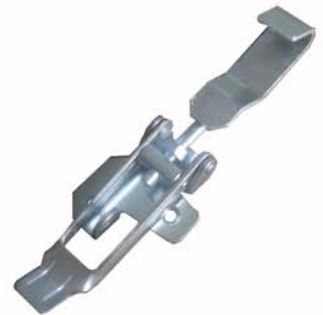

# Fasteners

**JS-TOGSM95 Toggle Fastener Small**  
Length 85 -95mm zinc plated

**JS-TOGMD120 Toggle Fastener Medium**  
Length 110-120mm zinc plated

**JS-TOGLG170 Toggle Fastener Large**  
Length 150-170mm zinc plated

**JS-TOGSS145 Toggle Fastener SS**  
Stainless Steel, Length 125 -145mm

**JS-TOGNPH220 Toggle Fastener Hook Type**  
zinc plated  
No Plastic, Length 195-220mm

**JS-TOGNP180 Toggle Fastener 180**  
zinc plated  
No Plastic, Length 160-180mm