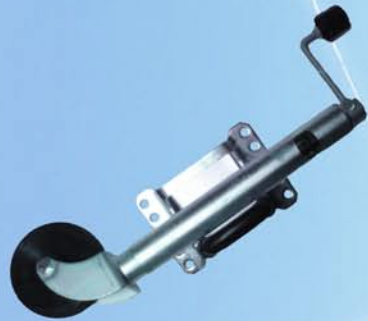

JS-JW06SB 6" Jockey Wheel Swing Up
Round Pull Handle
With Bracket Type B