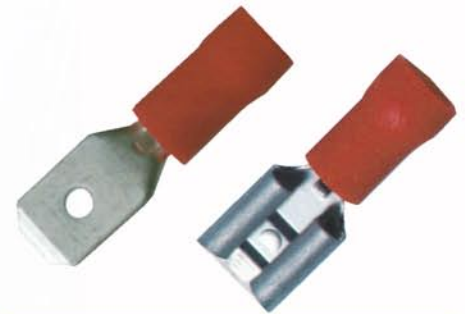

JS-W-BLM2 Male Blade connector suit 2.5mm to 3mm
JS-W-BLM4 Male Blade connector suit 4mm wire
JS-W-BLF2 Female Blade connector 2.5mm to 3mm
JS-W-BLF4 Female Blade connector 4mm wire
JS-W-BLF4FI Female Blade connector 4mm insulated