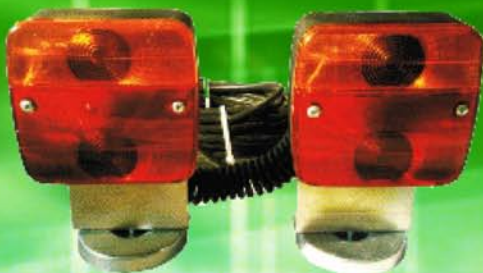

JS-MAG-STND Magnetic kit (stand up style)

2.5m spring cable(Max length 4m) between Lights), 12 m cable with 7 pin round plug

JS-HRKIT-64 Harness kit 6 x 4 Trailer
JS-HRKIT-74 Harness kit 7 x 4 Trailer
JS-HRKIT-75 Harness kit 7 x 5 Trailer
JS-HRKIT-85 Harness kit 7 x 5 Trailer