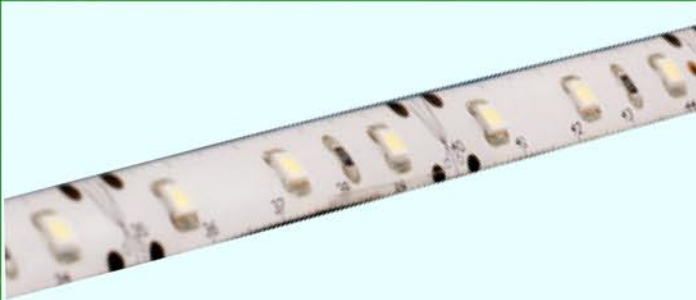

LED TUBES

3T8120018D - 18W SMD 3 Row LED Tube 1200mm 6500k
2T8120018D - 18W SMD 2 Row LED Tube 1200mm 6500k
2T8120018C - 18W SMD 3 Row LED Tube 1200mm 4500k

Flexible Strip Lamps

SL1D - 240V 1 Metre Strip Daylight 60LED
SL2.5D - 240V 2.5 Metre Strip Daylight 150LED