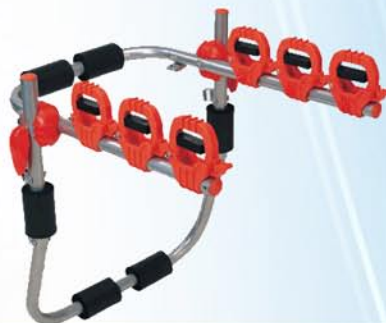

JS-RTIGHT Rubber Tight

JS-SLRUB20 Sealing Rubber 20mm

JS-SLRUB50 Sealing Rubber 50mm

JS-WCHOK Wheel Chock

JS-WCHOKR Wheel Chock with Rope

JS-TNET23 Trailer Net 2000 x 3000mm

JS-TNET34 Trailer Net 3000 x 4000mm

JS-DRSTPL Door Stop Large

JS-DRSTPS Door Stop Small

JS-L1STEP Ladder 1 Step

JS-L2STEP Ladder 2 Step

JS-BIKST Bike Stand Adjustable

JS-GLV-C Work Gloves Cloth
JS-GLV-R Work Gloves Rubber
JS-GLV-W Welding Gloves