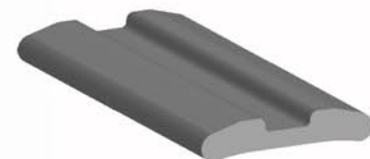

Boat Trailer Parts

JS-SWB Spare Wheel Bracket Galvanised
Heavy Duty

JS-ENGM Engine Mount Galvanised

JS-WYOKE Wood Yoke

JS-BPOST50 B Post Clamp 50x100
JS-BPOST65 B Post Clamp 65x85
JS-BPOST75 B Post Clamp 75x100

JS-WR110-73 Wobble Roller 110x73mm

JS-MBRAKT75 Marine Hand Bracket 75mm
JS-MBRAKT100 Marine Hand Bracket 100mm

JS-BQWOBL Quad Wobble

JS-BPR55 Boat Poly Roller 55x100mm
JS-BPR68 Boat Poly Roller 68x200mm
JS-BKR60 Boat Keel Roller 60x100mm
JS-BKR67 Boat Keel Roller 67x200mm
JS-BBR78 Boat Bow Support Roller 78x60

JS-BWOC Weld On Clamp
JS-UCLMP U Clamp

JS-DBROLR Dual roller Bracket

JS-BSROLR Bow Support roller

JS-TSTRIP Trailer Strip