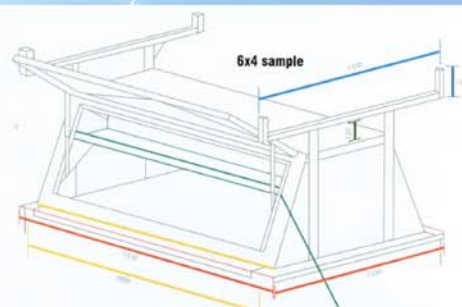

<u>JS-TTOP64</u>	Tradesman Top 6x4
<u>JS-TTOP74</u>	Tradesman Top 7x4
<u>JS-TTOP85</u>	Tradesman Top 8x5

Complete With:

- Deluxe Extended Ladder Racks
- Gas Struts
- Shelf
- Chrome Flush Mount Locks
- Colour: Dark Charcoal Grey
- Primed and Powder Coated

CANOPY SIZING

<u>JS-CTENT</u>	Camper Tent
<u>JS-CANX</u>	Camper Annexe
<u>JS-CAWN</u>	Camper Awning + Side Wall
<u>JS-CFAM</u>	Camper Family Room
<u>JS-CDRFT</u>	Camper Draft Panel

- Heavy Duty 340gsm Military Canvas
- Heavy Weight PVC Floor
- High Quality Mosquito Mesh
- Front and Rear Door for easy access
- Top quality zips
- 6 Large Windows
- Mattress included
- Removable Bedroom for privacy
- Stainless Steel Poles