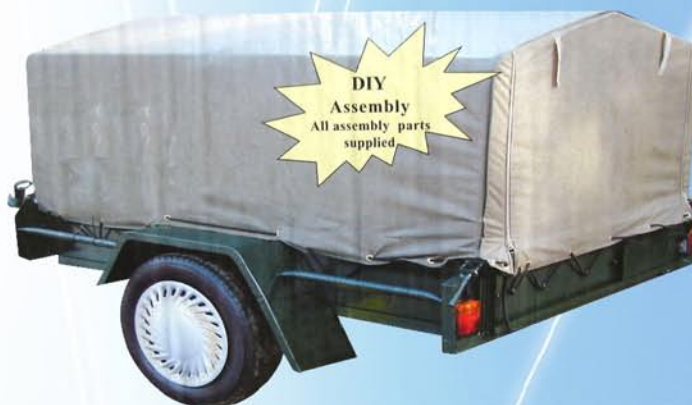

<u>JS-CNPY6BL</u>	Canopy Blue	6x4
<u>JS-CNPY6GR</u>	Canopy Grey	6x4
<u>JS-CNPY7BL</u>	Canopy Blue	7x4
<u>JS-CNPY7GR</u>	Canopy Grey	7x4