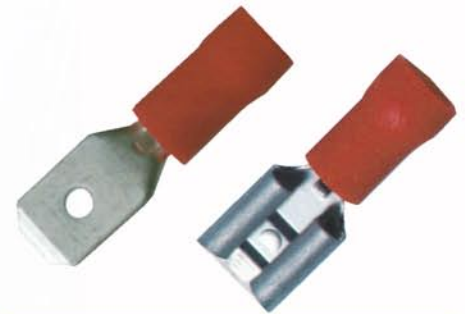

Cable & Accessories

JS-CBL1100B Cable 1 Core 100m Black
JS-CBL1100R Cable 1 Core 100m Red

JS-CBL230 Cable 2 Core 30m
JS-CBL2100 Cable 2 Core 100m

JS-CBL530 Cable 5 Core 30m
JS-CBL5100 Cable 5 Core 100m
JS-CBL5500 Cable 5 Core 500m

JS-CBL730 Cable 7 Core 30m
JS-CBL7100 Cable 7 Core 100m

JS-WCLIP Wire Clip

JS-WCLIP-S Wire Clip Screw

Available June
JS-CBLTIE10 Cable Ties black 100 x 2.5mm
JS-CBLTIE15 Cable Ties black 150 x 3.5mm
JS-CBLTIE20 Cable Ties black 200 x 4.7mm
JS-CBLTIE30 Cable Ties black 300 x 4.6mm

JS-HTJON2 Heatshrink Joiner
 suit 2.5mm to 3mm wire
JS-HTJON4 Heatshrink Joiner
 suit 4mm to 5mm wire

JS-W-BLM2 Male Blade connector suit 2.5mm to 3mm
JS-W-BLM4 Male Blade connector suit 4mm wire
JS-W-BLF2 Female Blade connector 2.5mm to 3mm
JS-W-BLF4 Female Blade connector 4mm wire
JS-W-BLF4FI Female Blade connector 4mm insulated

JS-W-BTM2 Male Bullet connector 2.5mm to 3mm
JS-W-BTM4 Male Bullet connector suit 4mm wire
JS-W-BTF2 Female Bullet connector 2.5mm to 3mm
JS-W-BTF4 Female Bullet connector 4mm wire

Wire Ring Connector
JS-W-RG5-2 Small dia. 5mm suit 2.5mm to 3mm
JS-W-RG5-4 Small dia. 5mm suit 4mm
JS-W-RG6-2 Large dia 6.3mm suit 2.5mm to 3mm
JS-W-RG6-4 Large dia 6.3mm suit 4mm
JS-W-RG8-5 Large dia 8.4mm suit 5mm