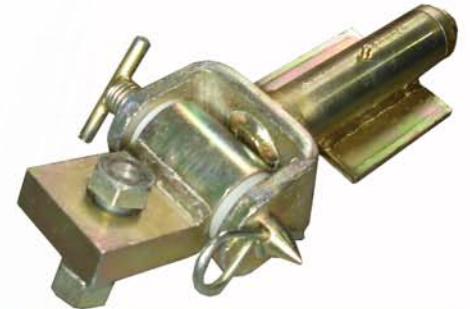

Couplings

JS-C2HB Coupling 2 Hole Black
JS-C2HZ Coupling 2 Hole Zinc
JS-C2HG Coupling 2 Hole Galvanised

JS-C3HB Coupling 3 Hole Black
JS-C3HZ Coupling 3 Hole Zinc
JS-C3HG Coupling 3 Hole Galvanised

JS-CWE Coupling Weldable Black

JS-CWET Coupling Weldable Triangle Black
 (with flange)

50mm Ball, 2000kg Capacity
JS-CO1B Coupling 4 Hole Over-Ride Black
JS-CO1Z Coupling 4 Hole Over-Ride Zinc
JS-CO1G Coupling 4 Hole Over-Ride Galv

50mm Ball, 3500kg Capacity
JS-CELB Coupling Electric Black
JS-CELZ Coupling Electric Zinc
JS-CELG Coupling Electric Galv

JS-POLYW Coupling Poly Weld On Zinc
 2000kg capacity
 (comes with car bracket)

JS-POLYB Coupling Poly Bolt On Zinc
 2000kg capacity
 (comes with car bracket)

JS-C360D Coupling 360D Weldable Zinc
 2000kg capacity

Complete Hydraulic Coupling with cylinder & bracket
JS-CO1HCB Coupling Over-Ride Black
JS-CO1HCZ Coupling Over-Ride Zinc
JS-CO1HCG Coupling Over-Ride Galv.

Complete Mechanical Coupling with bracket
JS-CO1MCB Coupling Over-Ride Black
JS-CO1MCZ Coupling Over-Ride Zinc
JS-CO1MCG Coupling Over-Ride Galv.